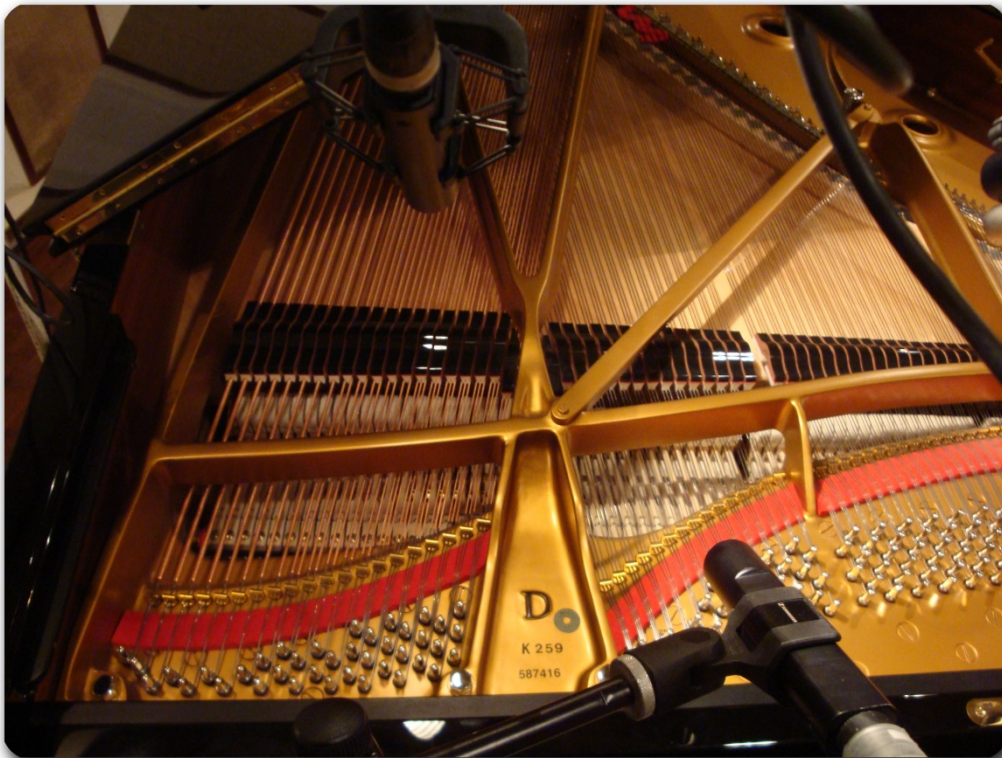

### Features

- detailed Concert Piano recording
- carefully looped samples
- 160 splits, 2 stereo velocity layer Acoustic Pianos for an improved expressivity
- optimized for different memory sizes (16MB, 8MB and 4 MB Grand Piano)
- Multi-layer Tine Electric Piano to reproduce soft to saturated nuances.